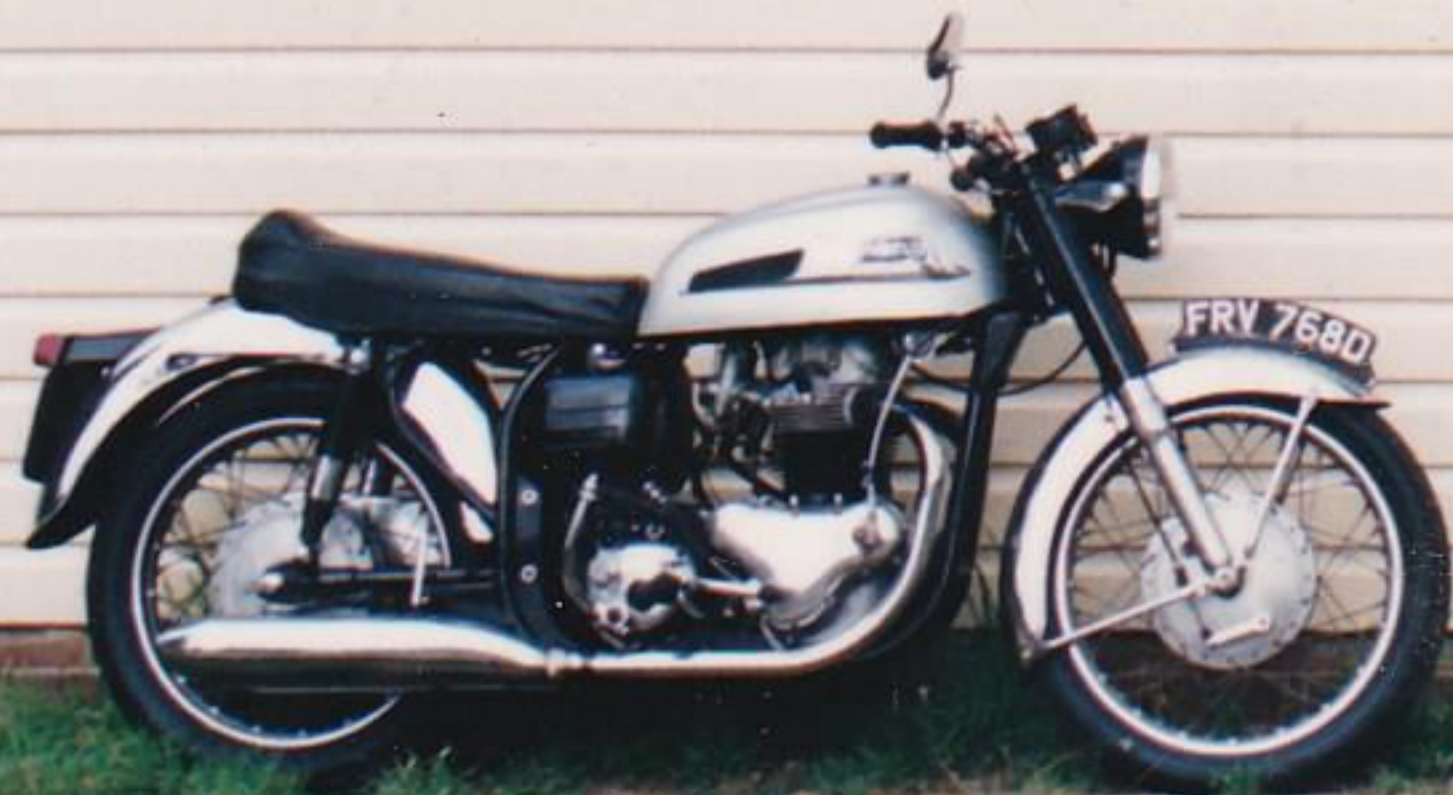

Goulburn
MOTORCYCLES

75 BOURKE ST.
GOULBURN

RESTORATION WHEEL REBUILDS BEAD BLASTING
CYL. HEAD OVERHAULS CYLINDER REBORING & RESLEEING

Goulburn
MOTORCYCLE HIRE

(048) 214711^{BH} (048) 216067^{AH}

OFF ROAD

50-125cc = 50 day
125-200cc = 60 day
200-600cc = 80 day
600cc+ = 300 day

CLASSIC

GUIDED TOURS
BOOKINGS ESSENTIAL
MIN. 3 DAYS - MAX. 6

YAMAHA

**SALES &
SERVICE**

Motorcycles

**PUMPS &
GENERATORS**

LEE ROEBUCK MOTORCYCLES

1 1995

JAWA • CZ • ESO • HODAKA • OSSA • MONTESA

Lee Roebuck MOTOR CYCLES

NEW & USED

CLUB PENNANT & SASH MAKING